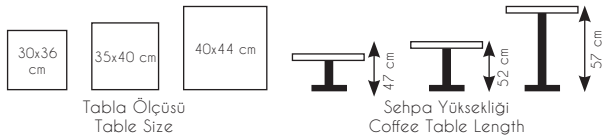

K166

3'lü Z - Yan Sehpa
Three Z - Side Coffee Table

Yan Sehpa Ayağı Side Coffee Table Legs

WOODS ARE ONLY FOR EXHBTION NOT FOR SALE

K268

Tabla Ölçüsü
Table Size

Sehpa Yüksekliği
Coffee Table Length

Orta Sehpa Ayağı Middle Coffee Table legs