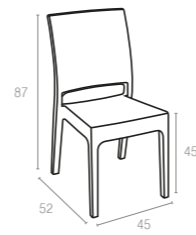

816 FLORIDA

Florida chair is stackable and made of durable weather-resistant resin reinforced with glass fiber. Non-metallic frame will never unravel, rust or decay. It is UV protected which insures the colors will not fade. For indoor and outdoor use.

866 JAMAICA

Jamaica bar stool is stackable and made of durable weather-resistant resin reinforced with glass fiber. Non-metallic frame will never unravel, rust or decay. It is UV protected which insures the colors will not fade. For indoor and outdoor use.

820 CAPRI

Capri armchair is stackable and made of durable weather-resistant resin reinforced with glass fiber. Non-metallic frame will never unravel, rust or decay. It is UV protected which insures the colors will not fade. For indoor and outdoor use.

772 VEGAS TABLE

Extendible table from 100 to 140 cm in polypropylene reinforced with glass fiber. Easily expandable, giving you a choice of two size options. Smart extending mechanism makes it easy to adjust the table to your preferred size. For indoor and outdoor use with UV protection.

830 VERONA

Verona chair is stackable and made of durable weather-resistant resin reinforced with glass fiber. Non-metallic frame will never unravel, rust or decay. It is UV protected which insures the colors will not fade. For indoor and outdoor use.

774 VEGAS TABLE MEDIUM

Extendible table from 180 to 220 cm in polypropylene reinforced with glass fiber. Easily expandable, giving you a choice of two size options. Smart extending mechanism makes it easy to adjust the table to your preferred size. For indoor and outdoor use with UV protection.