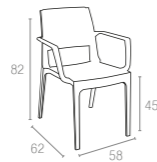

CATAS
TEST REPORT
127166