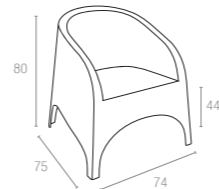

862 HAWAII

Hawaii swing is made of durable weather-resistant resin reinforced with glass fiber. Metallic frame will never unravel, rust or decay. It is UV protected which insures the colors will not fade. For indoor and outdoor use.

808 PANAMA

Panama armchair is stackable and made of durable weather-resistant resin reinforced with glass fiber. Non-metallic frame will never unravel, rust or decay. It is UV protected which insures the colors will not fade. For indoor and outdoor use.

804 ARUBA

Aruba armchair is stackable and made of durable weather-resistant resin reinforced with glass fiber. Non-metallic frame will never unravel, rust or decay. It is UV protected which insures the colors will not fade. For indoor and outdoor use.

810 IBIZA

Ibiza armchair is stackable and made of durable weather-resistant resin reinforced with glass fiber. Non-metallic frame will never unravel, rust or decay. It is UV protected which insures the colors will not fade. For indoor and outdoor use.

806 CALIFORNIA

California armchair is designed for easy self assembly, it is made of durable weather-resistant resin reinforced with glass fiber. Non-metallic frame will never unravel, rust or decay. It is UV protected which insures the colors will not fade. For indoor and outdoor use.

818 DAYTONA

Daytona chair is stackable and made of durable weather-resistant resin reinforced with glass fiber. Non-metallic frame will never unravel, rust or decay. It is UV protected which insures the colors will not fade. For indoor and outdoor use.

141203

127165

159187

201747