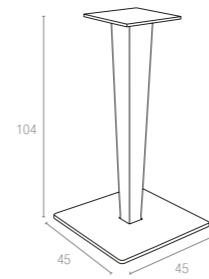

### 903 MONACO CORNER CUSHION

7 cm thick cushion covered with polyester fabric and finished with piping.  
Cushions are specially designed for Monaco Lounge Corner.  
\*3 cushions.

Bej  
Beige