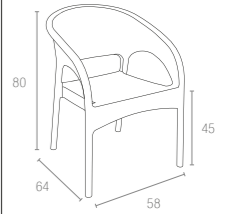

862 HAWAII

Hawaii swing is made of durable weather-resistant resin reinforced with glass fiber. Metallic frame will never unravel, rust or decay. It is UV protected which insures the colors will not fade. For indoor and outdoor use.

808 PANAMA

Panama armchair is stackable and made of durable weather-resistant resin reinforced with glass fiber. Non-metallic frame will never unravel, rust or decay. It is UV protected which insures the colors will not fade. For indoor and outdoor use.

804 ARUBA

Aruba armchair is stackable and made of durable weather-resistant resin reinforced with glass fiber. Non-metallic frame will never unravel, rust or decay. It is UV protected which insures the colors will not fade. For indoor and outdoor use.

810 IBIZA

Ibiza armchair is stackable and made of durable weather-resistant resin reinforced with glass fiber. Non-metallic frame will never unravel, rust or decay. It is UV protected which insures the colors will not fade. For indoor and outdoor use.

806 CALIFORNIA

California armchair is designed for easy self assembly, it is made of durable weather-resistant resin reinforced with glass fiber. Non-metallic frame will never unravel, rust or decay. It is UV protected which insures the colors will not fade. For indoor and outdoor use.

818 DAYTONA

Daytona chair is stackable and made of durable weather-resistant resin reinforced with glass fiber. Non-metallic frame will never unravel, rust or decay. It is UV protected which insures the colors will not fade. For indoor and outdoor use.

141203

127165

159187

201747