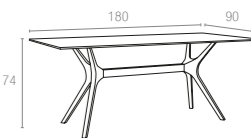

776 VEGAS TABLE XL

Extendible table from 260 to 300 cm in polypropylene reinforced with glass fiber. Easily expandable, giving you a choice of two size options. Smart extending mechanism makes it easy to adjust the table to your preferred size. For indoor and outdoor use with UV protection.

864 IBIZA TABLE 140

Table with rattan leg with HPL compact laminated tops 12 mm available in dark grey, brown and white colors. For indoor and outdoor use. Can be disassembled. * Dark colors not recommended in direct sunlight.

782 VEGAS BAR 100

Extendible bar table from 100 to 140 cm in polypropylene reinforced with glass fiber. Easily expandable, giving you a choice of two size options. Smart extending mechanism makes it easy to adjust the bar table to your preferred size. For indoor and outdoor use with UV protection.

865 IBIZA TABLE 180

Table with rattan leg with HPL compact laminated tops 12 mm available in dark grey, brown and white colors. For indoor and outdoor use. Can be disassembled. * Dark colors not recommended in direct sunlight.

863 IBIZA TABLE 80

Table with rattan leg with HPL compact laminated tops 12 mm available in dark grey, brown and white colors. For indoor and outdoor use. Can be disassembled. * Dark colors not recommended in direct sunlight.

867 IBIZA LEGS SMALL

Ibiza Legs are made up of polypropylene reinforced with glass fiber with the latest generation of air moulding thermoplastic injection. For indoor and outdoor use. Can be disassembled.

* Top min. 70x70 cm,
Top max. 90x90 cm