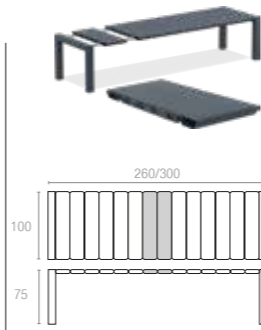

776 VEGAS TABLE XL

Extendible table from 260 to 300 cm in polypropylene reinforced with glass fiber. Easily expandable, giving you a choice of two size options. Smart extending mechanism makes it easy to adjust the table to your preferred size. For indoor and outdoor use with UV protection.

864 IBIZA TABLE 140

Table with rattan leg with HPL compact laminated tops 12 mm available in dark grey, brown and white colors. For indoor and outdoor use. Can be disassembled. * Dark colors not recommended in direct sunlight.

782 VEGAS BAR 100

Extendible bar table from 100 to 140 cm in polypropylene reinforced with glass fiber. Easily expandable, giving you a choice of two size options. Smart extending mechanism makes it easy to adjust the bar table to your preferred size. For indoor and outdoor use with UV protection.

865 IBIZA TABLE 180

Table with rattan leg with HPL compact laminated tops 12 mm available in dark grey, brown and white colors. For indoor and outdoor use. Can be disassembled. * Dark colors not recommended in direct sunlight.

863 IBIZA TABLE 80

Table with rattan leg with HPL compact laminated tops 12 mm available in dark grey, brown and white colors. For indoor and outdoor use. Can be disassembled. * Dark colors not recommended in direct sunlight.

867 IBIZA LEGS SMALL

Ibiza Legs are made up of polypropylene reinforced with glass fiber with the latest generation of air moulding thermoplastic injection. For indoor and outdoor use. Can be disassembled.

* Top min. 70x70 cm,
Top max. 90x90 cm