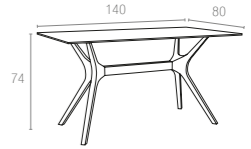

776 VEGAS TABLE XL

Extendible table from 260 to 300 cm in polypropylene reinforced with glass fiber. Easily expandable, giving you a choice of two size options. Smart extending mechanism makes it easy to adjust the table to your preferred size. For indoor and outdoor use with UV protection.

864 IBIZA TABLE 140

Table with rattan leg with HPL compact laminated tops 12 mm available in dark grey, brown and white colors. For indoor and outdoor use. Can be disassembled. * Dark colors not recommended in direct sunlight.

782 VEGAS BAR 100

Extendible bar table from 100 to 140 cm in polypropylene reinforced with glass fiber. Easily expandable, giving you a choice of two size options. Smart extending mechanism makes it easy to adjust the bar table to your preferred size. For indoor and outdoor use with UV protection.

865 IBIZA TABLE 180

Table with rattan leg with HPL compact laminated tops 12 mm available in dark grey, brown and white colors. For indoor and outdoor use. Can be disassembled. * Dark colors not recommended in direct sunlight.

863 IBIZA TABLE 80

Table with rattan leg with HPL compact laminated tops 12 mm available in dark grey, brown and white colors. For indoor and outdoor use. Can be disassembled. * Dark colors not recommended in direct sunlight.

867 IBIZA LEGS SMALL

Ibiza Legs are made up of polypropylene reinforced with glass fiber with the latest generation of air moulding thermoplastic injection. For indoor and outdoor use. Can be disassembled.

* Top min. 70x70 cm,
Top max. 90x90 cm