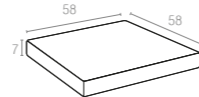

Code 901
Monaco Seat Cushion