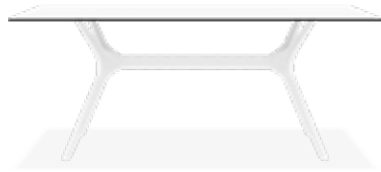

Ibiza Table 180