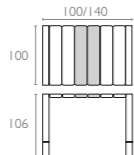

Vegas Bar 100

Polipropilen ve cam elyaf karışımından mamul Vegas Bar masa, akıllı uzatma mekanizması ile 100 ile 140 cm arasında kolayca uzatılabilir, size iki farklı boyda kullanım olanağı sunar. UV katkısı sayesinde renk solmalarına uzak oluşu ile konfor ve şıklığı benimseyenler için vazgeçilmez bir üründür.

Extendible bar table from 100 to 140 cm in polypropylene reinforced with glass fiber. Easily expandable, giving you a choice of two size options. Smart extending mechanism makes it easy to adjust the bar table to your preferred size.

For indoor and outdoor use with UV protection.

782 Vegas Bar 100

Renkler / Colors

Beyaz
White