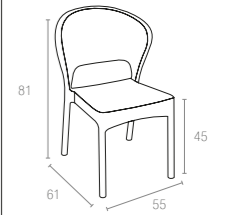

141203

127165

159187

201747