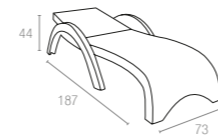

892 RIVA BAR LEG & BASE

Rattan leg and painted aluminium base.
Can be disassembled.
For indoor and outdoor use.

903 MONACO CORNER CUSHION

7 cm thick cushion covered with polyester fabric and finished with piping.
Cushions are specially designed for Monaco Lounge Corner.
*3 cushions.

860 FIJI

Fiji sunlounger is stackable and comes with five position backrest, hidden wheels and anti-slippery rubbers. It is made of durable weather-resistant resin. Non-metallic frame will never unravel, rust or decay. It is UV protected which insures the colors will not fade.
For outdoor use.

CATAS
TEST REPORT
129750

895 MIAMI CUSHIONS

5 cm thick cushion covered with polyester fabric and finished with piping.
Cushion is specially designed for Miami Lounge Set.

901 MONACO SEAT CUSHION

7 cm thick cushion covered with polyester fabric and finished with piping.
Cushions are specially designed for Monaco Lounge Set and Monaco Lounge Corner.

902 MONACO BACKREST CUSHION

Code 901
Monaco Seat Cushion

Code 902
Monaco Backrest Cushion

904 HAWAII CUSHION

12 cm thick cushion covered with polyester fabric and finished with piping.
Cushion is specially designed for Hawaii swing.