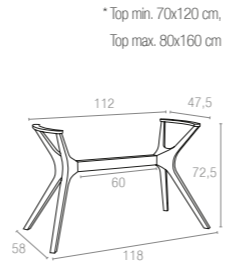

868 IBIZA LEGS MEDIUM

Ibiza Legs are made up of polypropylene reinforced with glass fiber with the latest generation of air moulding thermoplastic injection. For indoor and outdoor use. Can be disassembled.

869 IBIZA LEGS XL

Ibiza Legs are made up of polypropylene reinforced with glass fiber with the latest generation of air moulding thermoplastic injection. For indoor and outdoor use. Can be disassembled.

871 FORZA RATTAN 80

Folding table with legs in anodized aluminium. Diameter 30 mm. Table top in recyclable polypropylene with rattan effect. For indoor and outdoor use.

875 ORLANDO 80

Orlando 80 table is made of durable weather-resistant resin. Non-metallic frame will never unravel, rust or decay. It is UV protected which insures the colors will not fade. Can be disassembled. For indoor and outdoor use.

878 ORLANDO 140

Orlando 140 table is made of durable weather-resistant resin. Non-metallic frame will never unravel, rust or decay. It is UV protected which insures the colors will not fade. Can be disassembled. For indoor and outdoor use.

870 BALI

Bali table is made of durable weather-resistant resin. Metallic frame will never unravel, rust or decay. It is UV protected which insures the colors will not fade, the table comes with dark tempered glass on the top. Can be disassembled. For indoor and outdoor use.