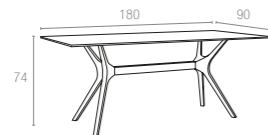

865 Ibiza Table 180

Renkler / Colors

Koyu Gri
Dark Grey

Kahverengi
Brown

Beyaz
White