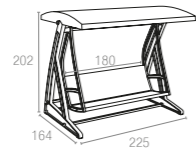

862 Hawaii

Renkler / Colors