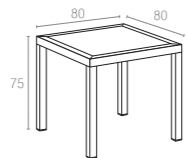

875 Orlando 80

Renkler / Colors

Koyu Gri
Dark Grey

Kahverengi
Brown

Beyaz
White