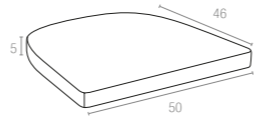

### 904 HAWAII CUSHION

12 cm thick cushion covered with polyester fabric and finished with piping.  
Cushion is specially designed for Hawaii swing.

Bej  
Beige

897 ARUBA CUSHION

5 cm thick cushion covered with polyester fabric and finished with piping. Cushion is specially designed for Aruba armchair.