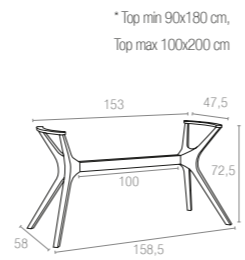

868 IBIZA LEGS MEDIUM

Ibiza Legs are made up of polypropylene reinforced with glass fiber with the latest generation of air moulding thermoplastic injection. For indoor and outdoor use. Can be disassembled.

869 IBIZA LEGS XL

Ibiza Legs are made up of polypropylene reinforced with glass fiber with the latest generation of air moulding thermoplastic injection. For indoor and outdoor use. Can be disassembled.

871 FORZA RATTAN 80

Folding table with legs in anodized aluminium. Diameter 30 mm. Table top in recyclable polypropylene with rattan effect. For indoor and outdoor use.

875 ORLANDO 80

Orlando 80 table is made of durable weather-resistant resin. Non-metallic frame will never unravel, rust or decay. It is UV protected which insures the colors will not fade. Can be disassembled. For indoor and outdoor use.

878 ORLANDO 140

Orlando 140 table is made of durable weather-resistant resin. Non-metallic frame will never unravel, rust or decay. It is UV protected which insures the colors will not fade. Can be disassembled. For indoor and outdoor use.

870 BALI

Bali table is made of durable weather-resistant resin. Metallic frame will never unravel, rust or decay. It is UV protected which insures the colors will not fade, the table comes with dark tempered glass on the top. Can be disassembled. For indoor and outdoor use.