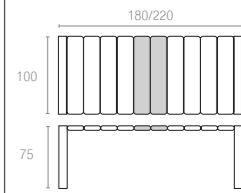

816 FLORIDA

Florida chair is stackable and made of durable weather-resistant resin reinforced with glass fiber. Non-metallic frame will never unravel, rust or decay. It is UV protected which insures the colors will not fade. For indoor and outdoor use.

866 JAMAICA

Jamaica bar stool is stackable and made of durable weather-resistant resin reinforced with glass fiber. Non-metallic frame will never unravel, rust or decay. It is UV protected which insures the colors will not fade. For indoor and outdoor use.

820 CAPRI

Capri armchair is stackable and made of durable weather-resistant resin reinforced with glass fiber. Non-metallic frame will never unravel, rust or decay. It is UV protected which insures the colors will not fade. For indoor and outdoor use.

772 VEGAS TABLE

Extendible table from 100 to 140 cm in polypropylene reinforced with glass fiber. Easily expandable, giving you a choice of two size options. Smart extending mechanism makes it easy to adjust the table to your preferred size. For indoor and outdoor use with UV protection.

830 VERONA

Verona chair is stackable and made of durable weather-resistant resin reinforced with glass fiber. Non-metallic frame will never unravel, rust or decay. It is UV protected which insures the colors will not fade. For indoor and outdoor use.

774 VEGAS TABLE MEDIUM

Extendible table from 180 to 220 cm in polypropylene reinforced with glass fiber. Easily expandable, giving you a choice of two size options. Smart extending mechanism makes it easy to adjust the table to your preferred size. For indoor and outdoor use with UV protection.