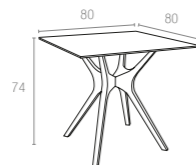

863 Ibiza Table 80

Renkler / Colors

Koyu Gri
Dark Grey

Kahverengi
Brown

Beyaz
White