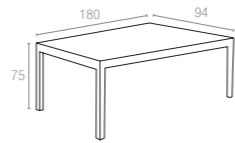

880 TAHITI

Tahiti table is made of durable weather-resistant resin. Metallic frame will never unravel, rust or decay. It is UV protected which insures the colors will not fade, the table comes with dark tempered glass on the top. Can be disassembled. For indoor and outdoor use.

890 RIVA LEG & BASE

Rattan leg and painted aluminium base. Can be disassembled. For indoor and outdoor use.

882 RIVA

Table with rattan leg and painted aluminium base. Werzalit tops resistant to outdoor use. Available in dark grey, brown and white colors. Can be disassembled.

* Dark colors not recommended in direct sunlight.

886 RIVA BAR

Table with rattan leg and painted aluminium base. Werzalit tops resistant to outdoor use. Available in dark grey, brown and white colors. Can be disassembled.

* Dark colors not recommended in direct sunlight.

884 RIVA

Table with rattan leg and painted aluminium base. Werzalit tops resistant to outdoor use. Available in dark grey, brown and white colors. Can be disassembled.

* Dark colors not recommended in direct sunlight.

888 RIVA BAR

Table with rattan leg and painted aluminium base. Werzalit tops resistant to outdoor use. Available in dark grey, brown and white colors. Can be disassembled.

* Dark colors not recommended in direct sunlight.