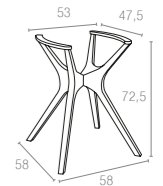

* Top min. 70x70 cm,
Top max. 90x90 cm