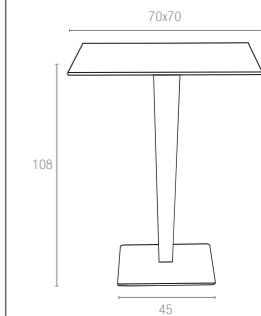

880 TAHITI

Tahiti table is made of durable weather-resistant resin. Metallic frame will never unravel, rust or decay. It is UV protected which insures the colors will not fade, the table comes with dark tempered glass on the top. Can be disassembled. For indoor and outdoor use.

890 RIVA LEG & BASE

Rattan leg and painted aluminium base. Can be disassembled. For indoor and outdoor use.

882 RIVA

Table with rattan leg and painted aluminium base. Werzalit tops resistant to outdoor use. Available in dark grey, brown and white colors. Can be disassembled.

* Dark colors not recommended in direct sunlight.

886 RIVA BAR

Table with rattan leg and painted aluminium base. Werzalit tops resistant to outdoor use. Available in dark grey, brown and white colors. Can be disassembled.

* Dark colors not recommended in direct sunlight.

884 RIVA

Table with rattan leg and painted aluminium base. Werzalit tops resistant to outdoor use. Available in dark grey, brown and white colors. Can be disassembled.

* Dark colors not recommended in direct sunlight.

888 RIVA BAR

Table with rattan leg and painted aluminium base. Werzalit tops resistant to outdoor use. Available in dark grey, brown and white colors. Can be disassembled.

* Dark colors not recommended in direct sunlight.