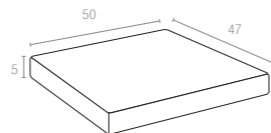

898 CALIFORNIA CUSHION

5 cm thick cushion covered with polyester fabric and finished with piping. Cushion is specially designed for California armchair.