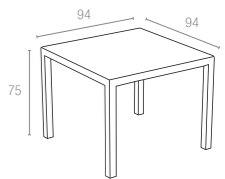

868 IBIZA LEGS MEDIUM

Ibiza Legs are made up of polypropylene reinforced with glass fiber with the latest generation of air moulding thermoplastic injection. For indoor and outdoor use. Can be disassembled.

869 IBIZA LEGS XL

Ibiza Legs are made up of polypropylene reinforced with glass fiber with the latest generation of air moulding thermoplastic injection. For indoor and outdoor use. Can be disassembled.

871 FORZA RATTAN 80

Folding table with legs in anodized aluminium. Diameter 30 mm. Table top in recyclable polypropylene with rattan effect. For indoor and outdoor use.

875 ORLANDO 80

Orlando 80 table is made of durable weather-resistant resin. Non-metallic frame will never unravel, rust or decay. It is UV protected which insures the colors will not fade. Can be disassembled. For indoor and outdoor use.

878 ORLANDO 140

Orlando 140 table is made of durable weather-resistant resin. Non-metallic frame will never unravel, rust or decay. It is UV protected which insures the colors will not fade. Can be disassembled. For indoor and outdoor use.

870 BALI

Bali table is made of durable weather-resistant resin. Metallic frame will never unravel, rust or decay. It is UV protected which insures the colors will not fade, the table comes with dark tempered glass on the top. Can be disassembled. For indoor and outdoor use.