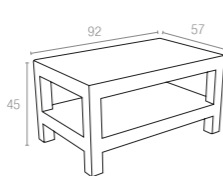

Code 838
Monaco Lounge Table