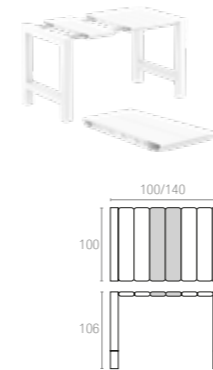

776 VEGAS TABLE XL

Extendible table from 260 to 300 cm in polypropylene reinforced with glass fiber. Easily expandable, giving you a choice of two size options. Smart extending mechanism makes it easy to adjust the table to your preferred size. For indoor and outdoor use with UV protection.

864 IBIZA TABLE 140

Table with rattan leg with HPL compact laminated tops 12 mm available in dark grey, brown and white colors. For indoor and outdoor use. Can be disassembled. * Dark colors not recommended in direct sunlight.

782 VEGAS BAR 100

Extendible bar table from 100 to 140 cm in polypropylene reinforced with glass fiber. Easily expandable, giving you a choice of two size options. Smart extending mechanism makes it easy to adjust the bar table to your preferred size. For indoor and outdoor use with UV protection.

865 IBIZA TABLE 180

Table with rattan leg with HPL compact laminated tops 12 mm available in dark grey, brown and white colors. For indoor and outdoor use. Can be disassembled. * Dark colors not recommended in direct sunlight.

863 IBIZA TABLE 80

Table with rattan leg with HPL compact laminated tops 12 mm available in dark grey, brown and white colors. For indoor and outdoor use. Can be disassembled. * Dark colors not recommended in direct sunlight.

867 IBIZA LEGS SMALL

Ibiza Legs are made up of polypropylene reinforced with glass fiber with the latest generation of air moulding thermoplastic injection. For indoor and outdoor use. Can be disassembled.

* Top min. 70x70 cm,
Top max. 90x90 cm