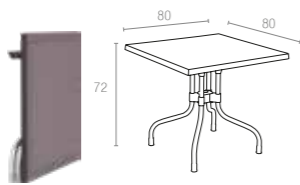

871 Forza Rattan 80

Renkler / Colors