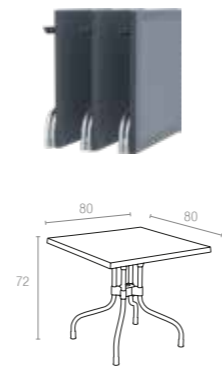

868 IBIZA LEGS MEDIUM

Ibiza Legs are made up of polypropylene reinforced with glass fiber with the latest generation of air moulding thermoplastic injection. For indoor and outdoor use. Can be disassembled.

869 IBIZA LEGS XL

Ibiza Legs are made up of polypropylene reinforced with glass fiber with the latest generation of air moulding thermoplastic injection. For indoor and outdoor use. Can be disassembled.

871 FORZA RATTAN 80

Folding table with legs in anodized aluminium. Diameter 30 mm. Table top in recyclable polypropylene with rattan effect. For indoor and outdoor use.

875 ORLANDO 80

Orlando 80 table is made of durable weather-resistant resin. Non-metallic frame will never unravel, rust or decay. It is UV protected which insures the colors will not fade. Can be disassembled. For indoor and outdoor use.

878 ORLANDO 140

Orlando 140 table is made of durable weather-resistant resin. Non-metallic frame will never unravel, rust or decay. It is UV protected which insures the colors will not fade. Can be disassembled. For indoor and outdoor use.

870 BALI

Bali table is made of durable weather-resistant resin. Metallic frame will never unravel, rust or decay. It is UV protected which insures the colors will not fade, the table comes with dark tempered glass on the top. Can be disassembled. For indoor and outdoor use.