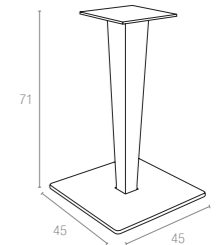

### 890 RIVA LEG & BASE

Rattan leg and painted aluminium base. Can be disassembled. For indoor and outdoor use.

Koyu Gri  
Dark Grey

Kahverengi  
Brown

Beyaz  
White