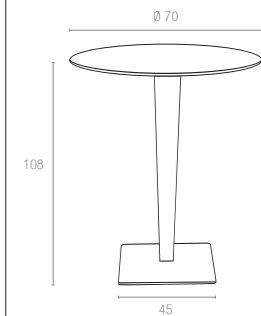

880 TAHITI

Tahiti table is made of durable weather-resistant resin. Metallic frame will never unravel, rust or decay. It is UV protected which insures the colors will not fade, the table comes with dark tempered glass on the top. Can be disassembled. For indoor and outdoor use.

890 RIVA LEG & BASE

Rattan leg and painted aluminium base. Can be disassembled. For indoor and outdoor use.

882 RIVA

Table with rattan leg and painted aluminium base. Werzalit tops resistant to outdoor use. Available in dark grey, brown and white colors. Can be disassembled.

* Dark colors not recommended in direct sunlight.

886 RIVA BAR

Table with rattan leg and painted aluminium base. Werzalit tops resistant to outdoor use. Available in dark grey, brown and white colors. Can be disassembled.

* Dark colors not recommended in direct sunlight.

884 RIVA

Table with rattan leg and painted aluminium base. Werzalit tops resistant to outdoor use. Available in dark grey, brown and white colors. Can be disassembled.

* Dark colors not recommended in direct sunlight.

888 RIVA BAR

Table with rattan leg and painted aluminium base. Werzalit tops resistant to outdoor use. Available in dark grey, brown and white colors. Can be disassembled.

* Dark colors not recommended in direct sunlight.