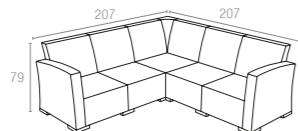

834 Monaco Lounge Corner

Renkler / Colors