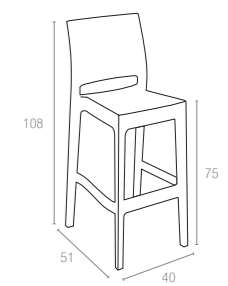

816 FLORIDA

Florida chair is stackable and made of durable weather-resistant resin reinforced with glass fiber. Non-metallic frame will never unravel, rust or decay. It is UV protected which insures the colors will not fade. For indoor and outdoor use.

866 JAMAICA

Jamaica bar stool is stackable and made of durable weather-resistant resin reinforced with glass fiber. Non-metallic frame will never unravel, rust or decay. It is UV protected which insures the colors will not fade. For indoor and outdoor use.

820 CAPRI

Capri armchair is stackable and made of durable weather-resistant resin reinforced with glass fiber. Non-metallic frame will never unravel, rust or decay. It is UV protected which insures the colors will not fade. For indoor and outdoor use.

772 VEGAS TABLE

Extendible table from 100 to 140 cm in polypropylene reinforced with glass fiber. Easily expandable, giving you a choice of two size options. Smart extending mechanism makes it easy to adjust the table to your preferred size. For indoor and outdoor use with UV protection.

830 VERONA

Verona chair is stackable and made of durable weather-resistant resin reinforced with glass fiber. Non-metallic frame will never unravel, rust or decay. It is UV protected which insures the colors will not fade. For indoor and outdoor use.

774 VEGAS TABLE MEDIUM

Extendible table from 180 to 220 cm in polypropylene reinforced with glass fiber. Easily expandable, giving you a choice of two size options. Smart extending mechanism makes it easy to adjust the table to your preferred size. For indoor and outdoor use with UV protection.