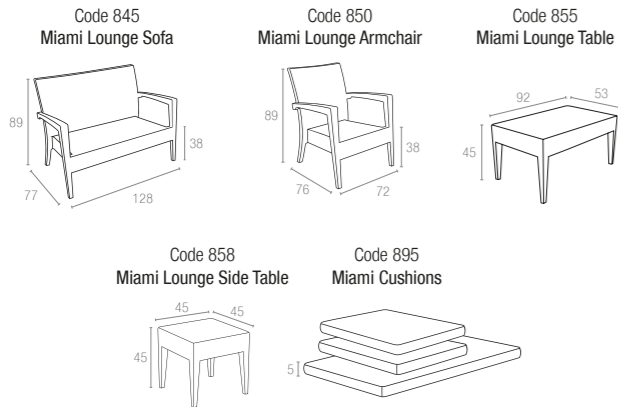

Miami Lounge Set

Kopolimer ve cam elyaf karışımından mamul Miami Lounge Set, rattan efektli ve mat yüzeylidir. Tüm hava şartlarına uyumlu olup istiflenebilir. Kolay taşınabilirliği, kolay temizlenebilmesi; çürümeye, paslanmaya, UV katkısı sayesinde renk solmalarına uzak oluşu ile konfor ve şıklığı benimseyenler için vazgeçilmez bir üründür. Set olarak veya tek tek alabilirsiniz. 5 cm kalınlığındaki minder seti, suya karşı dayanıklı polyester kumaştan üretilmiş olup, sadece Miami Lounge Set için özel olarak hazırlanmıştır.

Miami Lounge Set is stackable and made of durable weather-resistant resin reinforced with glass fiber. Non-metallic frame will never unravel, rust or decay. It is UV protected which insures the colors will not fade. For indoor and outdoor use. Can be purchased as set or separately. 5 cm thick cushion set covered with polyster fabric and finished with piping. Cushions are specially designed for Miami Lounge Set.

840 Miami Lounge Set

Renkler / Colors

Minder / Cushion

CATAS
TEST REPORT
128644