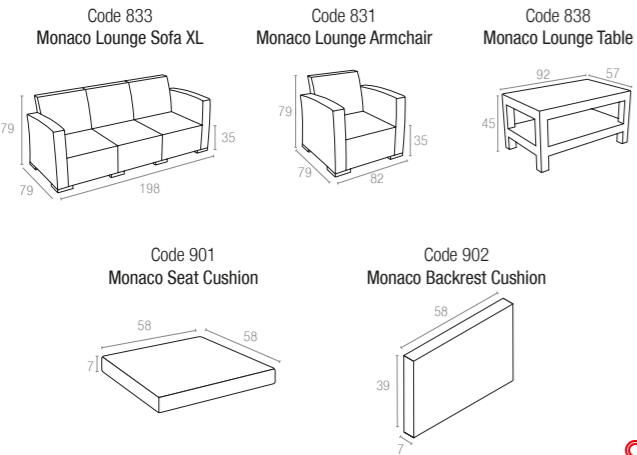

836 Monaco Lounge Set XL

Renkler / Colors

Minder / Cushion

Koyu Gri
Dark Grey

Kahverengi
Brown

Beyaz
White

Bej
Beige