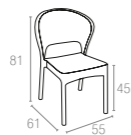

CATAS
TEST REPORT
201747