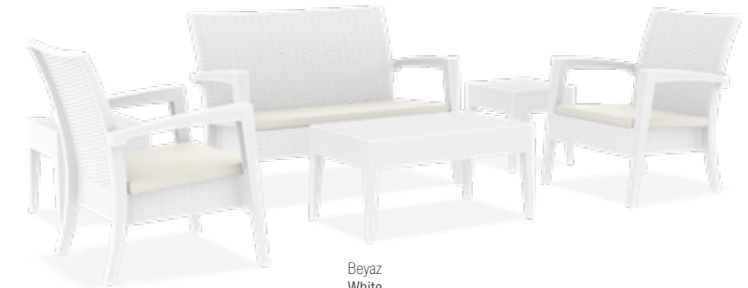

Beyaz
White