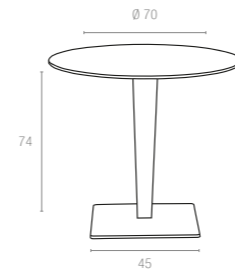

880 TAHITI

Tahiti table is made of durable weather-resistant resin. Metallic frame will never unravel, rust or decay. It is UV protected which insures the colors will not fade, the table comes with dark tempered glass on the top. Can be disassembled. For indoor and outdoor use.

890 RIVA LEG & BASE

Rattan leg and painted aluminium base. Can be disassembled. For indoor and outdoor use.

882 RIVA

Table with rattan leg and painted aluminium base. Werzalit tops resistant to outdoor use. Available in dark grey, brown and white colors. Can be disassembled.

* Dark colors not recommended in direct sunlight.

886 RIVA BAR

Table with rattan leg and painted aluminium base. Werzalit tops resistant to outdoor use. Available in dark grey, brown and white colors. Can be disassembled.

* Dark colors not recommended in direct sunlight.

884 RIVA

Table with rattan leg and painted aluminium base. Werzalit tops resistant to outdoor use. Available in dark grey, brown and white colors. Can be disassembled.

* Dark colors not recommended in direct sunlight.

888 RIVA BAR

Table with rattan leg and painted aluminium base. Werzalit tops resistant to outdoor use. Available in dark grey, brown and white colors. Can be disassembled.

* Dark colors not recommended in direct sunlight.