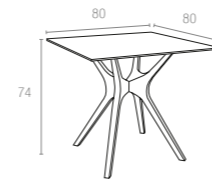

776 VEGAS TABLE XL

Extendible table from 260 to 300 cm in polypropylene reinforced with glass fiber. Easily expandable, giving you a choice of two size options. Smart extending mechanism makes it easy to adjust the table to your preferred size. For indoor and outdoor use with UV protection.

864 IBIZA TABLE 140

Table with rattan leg with HPL compact laminated tops 12 mm available in dark grey, brown and white colors. For indoor and outdoor use. Can be disassembled. * Dark colors not recommended in direct sunlight.

782 VEGAS BAR 100

Extendible bar table from 100 to 140 cm in polypropylene reinforced with glass fiber. Easily expandable, giving you a choice of two size options. Smart extending mechanism makes it easy to adjust the bar table to your preferred size. For indoor and outdoor use with UV protection.

865 IBIZA TABLE 180

Table with rattan leg with HPL compact laminated tops 12 mm available in dark grey, brown and white colors. For indoor and outdoor use. Can be disassembled. * Dark colors not recommended in direct sunlight.

863 IBIZA TABLE 80

Table with rattan leg with HPL compact laminated tops 12 mm available in dark grey, brown and white colors. For indoor and outdoor use. Can be disassembled. * Dark colors not recommended in direct sunlight.

867 IBIZA LEGS SMALL

Ibiza Legs are made up of polypropylene reinforced with glass fiber with the latest generation of air moulding thermoplastic injection. For indoor and outdoor use. Can be disassembled.

* Top min. 70x70 cm,
Top max. 90x90 cm