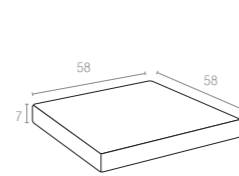

CATAS  
TEST REPORT  
218007

Code 833  
Monaco Lounge Sofa XL

Code 831  
Monaco Lounge Armchair

Code 838  
Monaco Lounge Table

Code 901  
Monaco Seat Cushion

Code 902  
Monaco Backrest Cushion