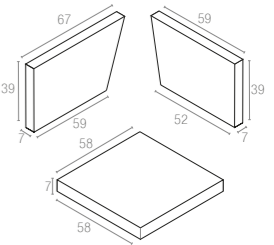

### 903 MONACO CORNER CUSHION

7 cm thick cushion covered with polyester fabric and finished with piping.  
Cushions are specially designed for Monaco Lounge Corner.  
\*3 cushions.

Bej  
Beige