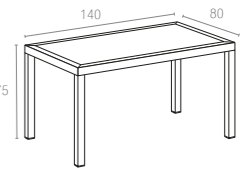

868 IBIZA LEGS MEDIUM

Ibiza Legs are made up of polypropylene reinforced with glass fiber with the latest generation of air moulding thermoplastic injection. For indoor and outdoor use. Can be disassembled.

869 IBIZA LEGS XL

Ibiza Legs are made up of polypropylene reinforced with glass fiber with the latest generation of air moulding thermoplastic injection. For indoor and outdoor use. Can be disassembled.

871 FORZA RATTAN 80

Folding table with legs in anodized aluminium. Diameter 30 mm. Table top in recyclable polypropylene with rattan effect. For indoor and outdoor use.

875 ORLANDO 80

Orlando 80 table is made of durable weather-resistant resin. Non-metallic frame will never unravel, rust or decay. It is UV protected which insures the colors will not fade. Can be disassembled. For indoor and outdoor use.

878 ORLANDO 140

Orlando 140 table is made of durable weather-resistant resin. Non-metallic frame will never unravel, rust or decay. It is UV protected which insures the colors will not fade. Can be disassembled. For indoor and outdoor use.

870 BALI

Bali table is made of durable weather-resistant resin. Metallic frame will never unravel, rust or decay. It is UV protected which insures the colors will not fade, the table comes with dark tempered glass on the top. Can be disassembled. For indoor and outdoor use.