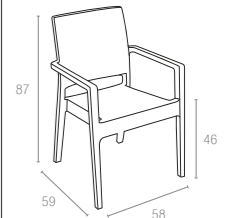

862 HAWAII

Hawaii swing is made of durable weather-resistant resin reinforced with glass fiber. Metallic frame will never unravel, rust or decay. It is UV protected which insures the colors will not fade. For indoor and outdoor use.

808 PANAMA

Panama armchair is stackable and made of durable weather-resistant resin reinforced with glass fiber. Non-metallic frame will never unravel, rust or decay. It is UV protected which insures the colors will not fade. For indoor and outdoor use.

804 ARUBA

Aruba armchair is stackable and made of durable weather-resistant resin reinforced with glass fiber. Non-metallic frame will never unravel, rust or decay. It is UV protected which insures the colors will not fade. For indoor and outdoor use.

810 IBIZA

Ibiza armchair is stackable and made of durable weather-resistant resin reinforced with glass fiber. Non-metallic frame will never unravel, rust or decay. It is UV protected which insures the colors will not fade. For indoor and outdoor use.

806 CALIFORNIA

California armchair is designed for easy self assembly, it is made of durable weather-resistant resin reinforced with glass fiber. Non-metallic frame will never unravel, rust or decay. It is UV protected which insures the colors will not fade. For indoor and outdoor use.

818 DAYTONA

Daytona chair is stackable and made of durable weather-resistant resin reinforced with glass fiber. Non-metallic frame will never unravel, rust or decay. It is UV protected which insures the colors will not fade. For indoor and outdoor use.

141203

127165

159187

201747