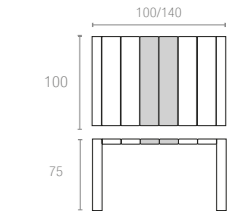

816 FLORIDA

Florida chair is stackable and made of durable weather-resistant resin reinforced with glass fiber. Non-metallic frame will never unravel, rust or decay. It is UV protected which insures the colors will not fade. For indoor and outdoor use.

866 JAMAICA

Jamaica bar stool is stackable and made of durable weather-resistant resin reinforced with glass fiber. Non-metallic frame will never unravel, rust or decay. It is UV protected which insures the colors will not fade. For indoor and outdoor use.

820 CAPRI

Capri armchair is stackable and made of durable weather-resistant resin reinforced with glass fiber. Non-metallic frame will never unravel, rust or decay. It is UV protected which insures the colors will not fade. For indoor and outdoor use.

772 VEGAS TABLE

Extendible table from 100 to 140 cm in polypropylene reinforced with glass fiber. Easily expandable, giving you a choice of two size options. Smart extending mechanism makes it easy to adjust the table to your preferred size. For indoor and outdoor use with UV protection.

830 VERONA

Verona chair is stackable and made of durable weather-resistant resin reinforced with glass fiber. Non-metallic frame will never unravel, rust or decay. It is UV protected which insures the colors will not fade. For indoor and outdoor use.

774 VEGAS TABLE MEDIUM

Extendible table from 180 to 220 cm in polypropylene reinforced with glass fiber. Easily expandable, giving you a choice of two size options. Smart extending mechanism makes it easy to adjust the table to your preferred size. For indoor and outdoor use with UV protection.