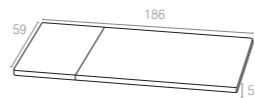

896 FIJI CUSHION

5 cm thick cushion covered with polyester fabric and finished with piping. Cushion is specially designed for Fiji sunlounger.