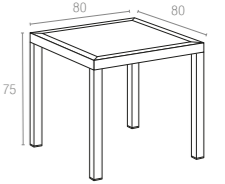

868 IBIZA LEGS MEDIUM

Ibiza Legs are made up of polypropylene reinforced with glass fiber with the latest generation of air moulding thermoplastic injection. For indoor and outdoor use. Can be disassembled.

869 IBIZA LEGS XL

Ibiza Legs are made up of polypropylene reinforced with glass fiber with the latest generation of air moulding thermoplastic injection. For indoor and outdoor use. Can be disassembled.

871 FORZA RATTAN 80

Folding table with legs in anodized aluminium. Diameter 30 mm. Table top in recyclable polypropylene with rattan effect. For indoor and outdoor use.

875 ORLANDO 80

Orlando 80 table is made of durable weather-resistant resin. Non-metallic frame will never unravel, rust or decay. It is UV protected which insures the colors will not fade. Can be disassembled. For indoor and outdoor use.

878 ORLANDO 140

Orlando 140 table is made of durable weather-resistant resin. Non-metallic frame will never unravel, rust or decay. It is UV protected which insures the colors will not fade. Can be disassembled. For indoor and outdoor use.

870 BALI

Bali table is made of durable weather-resistant resin. Metallic frame will never unravel, rust or decay. It is UV protected which insures the colors will not fade, the table comes with dark tempered glass on the top. Can be disassembled. For indoor and outdoor use.