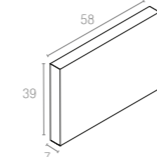

Code 902
Monaco Backrest Cushion