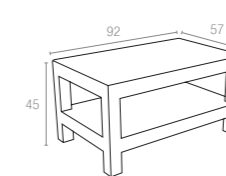

Code 838
Monaco Lounge Table