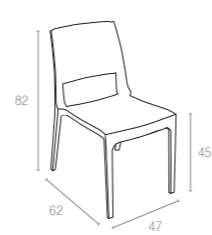

### 774 VEGAS TABLE MEDIUM

Extendible table from 180 to 220 cm in polypropylene reinforced with glass fiber. Easily expandable, giving you a choice of two size options. Smart extending mechanism makes it easy to adjust the table to your preferred size. For indoor and outdoor use with UV protection.