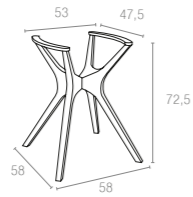

867 Ibiza Legs Small

* Top min. 70x70 cm, Top max. 90x90 cm