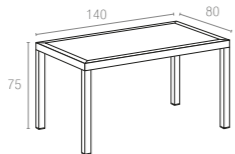

878 Orlando 140

Renkler / Colors