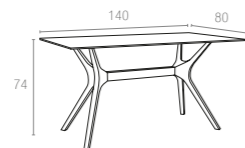

864 Ibiza Table 140

Renkler / Colors