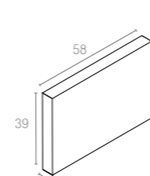

CATAS  
TEST REPORT  
218007

Code 833  
Monaco Lounge Sofa XL

Code 831  
Monaco Lounge Armchair

Code 838  
Monaco Lounge Table

Code 901  
Monaco Seat Cushion

Code 902  
Monaco Backrest Cushion