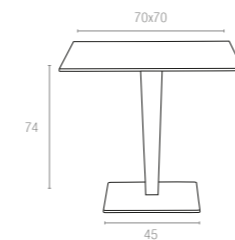

880 TAHITI

Tahiti table is made of durable weather-resistant resin. Metallic frame will never unravel, rust or decay. It is UV protected which insures the colors will not fade, the table comes with dark tempered glass on the top. Can be disassembled. For indoor and outdoor use.

890 RIVA LEG & BASE

Rattan leg and painted aluminium base. Can be disassembled. For indoor and outdoor use.

882 RIVA

Table with rattan leg and painted aluminium base. Werzalit tops resistant to outdoor use. Available in dark grey, brown and white colors. Can be disassembled.

* Dark colors not recommended in direct sunlight.

886 RIVA BAR

Table with rattan leg and painted aluminium base. Werzalit tops resistant to outdoor use. Available in dark grey, brown and white colors. Can be disassembled.

* Dark colors not recommended in direct sunlight.

884 RIVA

Table with rattan leg and painted aluminium base. Werzalit tops resistant to outdoor use. Available in dark grey, brown and white colors. Can be disassembled.

* Dark colors not recommended in direct sunlight.

888 RIVA BAR

Table with rattan leg and painted aluminium base. Werzalit tops resistant to outdoor use. Available in dark grey, brown and white colors. Can be disassembled.

* Dark colors not recommended in direct sunlight.