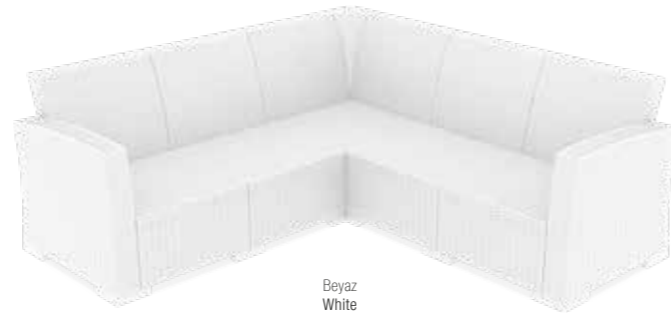

Beyaz
White

837 MONACO EXTENSION PART

With the extension part you can add as many seats as you want to extend your corner set.

840 MIAMI LOUNGE SET

Miami Lounge Set is stackable and made of durable weather-resistant resin reinforced with glass fiber. Non-metallic frame will never unravel, rust or decay. It is UV protected which insures the colors will not fade. For indoor and outdoor use. Can be purchased as set or separately. 5 cm thick cushion set covered with polyester fabric and finished with piping. Cushions are specially designed for Miami Lounge Set.