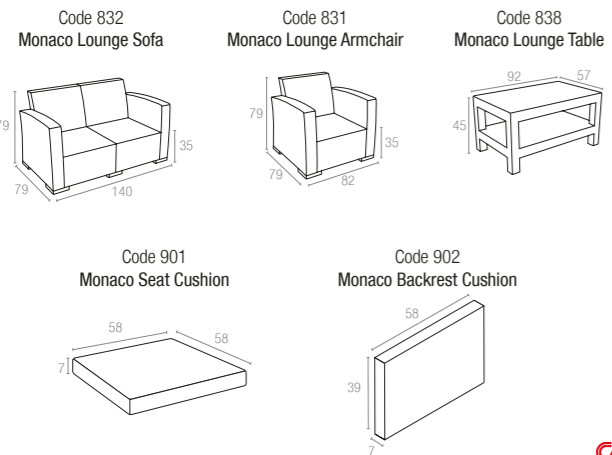

Monaco Lounge Set

Kopolimer ve cam elyaf karışımından mamul Monaco Lounge Set, demonte, rattan efektli ve mat yüzeylidir. Tüm hava şartlarına uyumludur. Kolay taşınabilirliği, kolay temizlenebilmesi, çürümeye, paslanmaya, UV katkısı sayesinde renk solmalarına uzak oluşu ile konfor ve şıklığı benimseyenler için vazgeçilmez bir üründür. Set olarak veya tek tek alabilirsiniz. 7 cm kalınlığındaki minder seti, suya karşı dayanıklı polyester kumaştan üretilmiş olup sadece Monaco Lounge Sette kullanılmak üzere tasarlanmıştır.

Monaco Lounge Set is designed for easy self assembly, it is made of durable weather-resistant resin reinforced with glass fiber. Non-metallic frame will never unravel, rust or decay. It is UV protected which insures the colors will not fade. Can be disassembled. For indoor and outdoor contract use. Can be purchased as set or separately. 7 cm thick cushion set covered with polyster fabric and finished with piping. Cushions are specially designed for Monaco Lounge Set.

835 Monaco Lounge Set

Renkler / Colors

Minder / Cushion

CATAS
TEST REPORT
218006