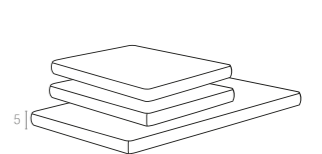

Code 895
Miami Cushions