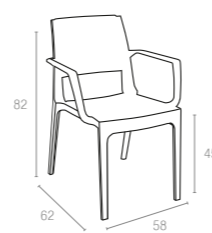

816 FLORIDA

Florida chair is stackable and made of durable weather-resistant resin reinforced with glass fiber. Non-metallic frame will never unravel, rust or decay. It is UV protected which insures the colors will not fade. For indoor and outdoor use.

866 JAMAICA

Jamaica bar stool is stackable and made of durable weather-resistant resin reinforced with glass fiber. Non-metallic frame will never unravel, rust or decay. It is UV protected which insures the colors will not fade. For indoor and outdoor use.

820 CAPRI

Capri armchair is stackable and made of durable weather-resistant resin reinforced with glass fiber. Non-metallic frame will never unravel, rust or decay. It is UV protected which insures the colors will not fade. For indoor and outdoor use.

772 VEGAS TABLE

Extendible table from 100 to 140 cm in polypropylene reinforced with glass fiber. Easily expandable, giving you a choice of two size options. Smart extending mechanism makes it easy to adjust the table to your preferred size. For indoor and outdoor use with UV protection.

830 VERONA

Verona chair is stackable and made of durable weather-resistant resin reinforced with glass fiber. Non-metallic frame will never unravel, rust or decay. It is UV protected which insures the colors will not fade. For indoor and outdoor use.

774 VEGAS TABLE MEDIUM

Extendible table from 180 to 220 cm in polypropylene reinforced with glass fiber. Easily expandable, giving you a choice of two size options. Smart extending mechanism makes it easy to adjust the table to your preferred size. For indoor and outdoor use with UV protection.